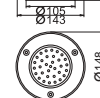

LED-G01

LED-G02

LED-G03

LED-G04

INGRO, LED-G02, LED-G04

LED-G01, LED-G03

Ground luminaires made from aluminium, intended for mounting in ground. Usage: light in elevations, posts, flagpoles, trees and bushes, illuminating lawns, driveways, parking places.